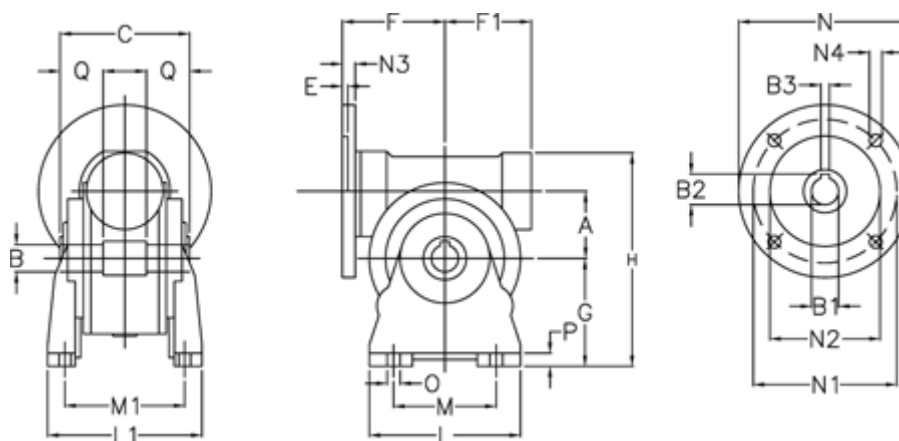

Data Sheet

Article number: 3902044046223
Description: Worm gear
VF 44-A-46-63B14

Measures

A	= 44.6	F1	= 54	N1	= 75
B	= 18 H7	G	= 72	N2	= 60
B1 E7	= 11	H	= 143	N3	= 8
B2	= 12.8	L	= 90	N4	= 5.5
B3 H9	= 4	L1	= 98	O	= 8.5
C	= 64	M	= 52	P	= 10
E	= 2	M1	= 81	Q	= 24.5
F	= 65	N	= 90		